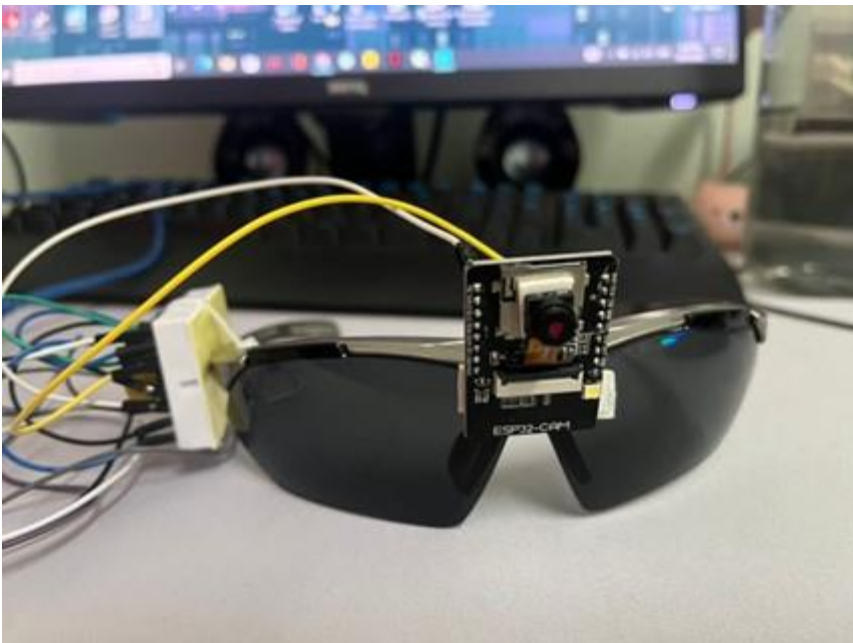

VisionGuard: Empowering Sight with Smart Spectacles

Complete prototype

Battery

ESP-32 Cam with buttons

ESP-32 Cam

Obstacle Detection using ultrasonic sensors

VisionGuard with mobile app

Top view

Front view

Voice Command_1

Voice Command_2

Voice Command – Mobile App

YOLOv3 Models

YOLOv3 Models

System Architecture