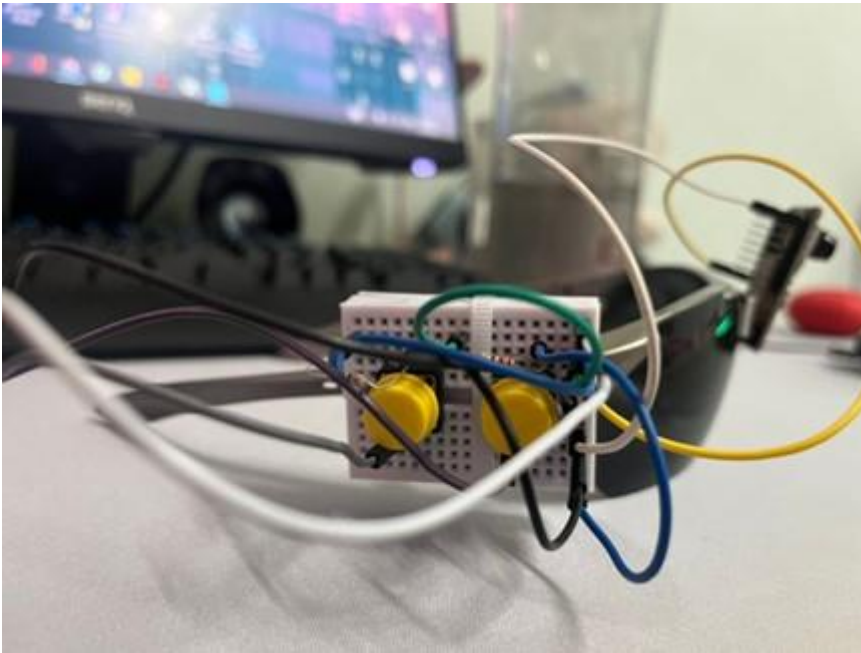

VisionGuard: Empowering Sight with Smart Spectacles

Complete prototype

Battery

ESP-32 Cam with buttons

ESP-32 Cam

Obstacle Detection using ultrasonic sensors

VisionGuard with mobile app

Top view

Front view

Voice Command_1

Voice Command_2

Voice Command – Mobile App

YOLOv3 Models

YOLOv3 Models

System Architecture