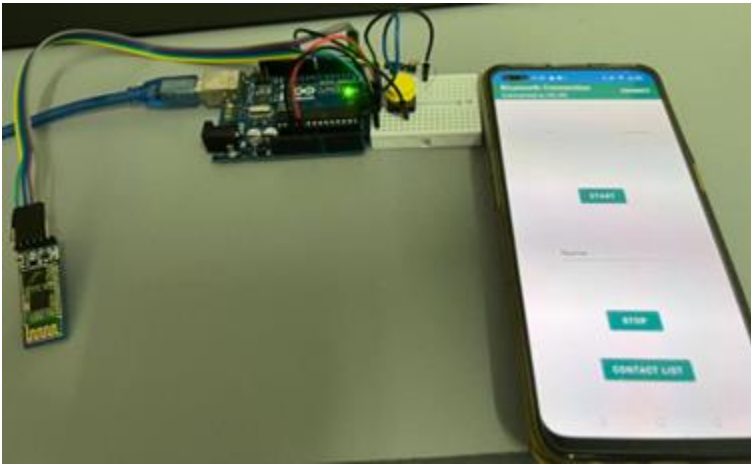

VisionGuard: Empowering Sight with Smart Spectacles

Complete prototype

Battery

ESP-32 Cam with buttons

ESP-32 Cam

Obstacle Detection using ultrasonic sensors

VisionGuard with mobile app

Top view

Front view

Voice Command_1

Voice Command_2

Voice Command – Mobile App

YOLOv3 Models

YOLOv3 Models

System Architecture