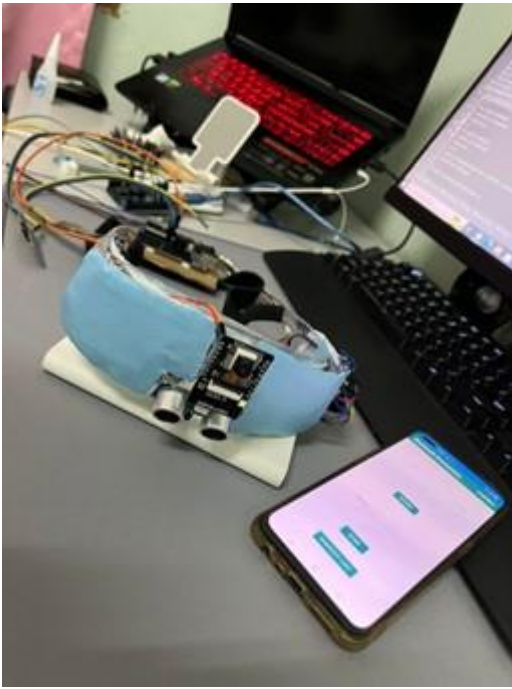

VisionGuard: Empowering Sight with Smart Spectacles

Complete prototype

Battery

ESP-32 Cam with buttons

ESP-32 Cam

Obstacle Detection using ultrasonic sensors

VisionGuard with mobile app

Top view

Front view

Voice Command_1

Voice Command_2

Voice Command – Mobile App

YOLOv3 Models

YOLOv3 Models

System Architecture