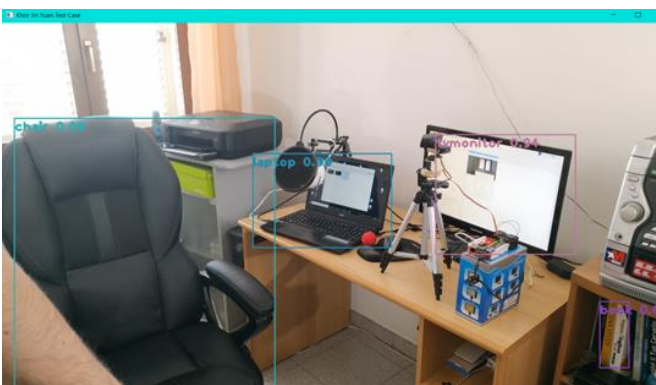

VisionGuard: Empowering Sight with Smart Spectacles

Complete prototype

Battery

ESP-32 Cam with buttons

ESP-32 Cam

Obstacle Detection using ultrasonic sensors

VisionGuard with mobile app

Top view

Front view

Voice Command_1

Voice Command_2

Voice Command – Mobile App

YOLOv3 Models

YOLOv3 Models

System Architecture