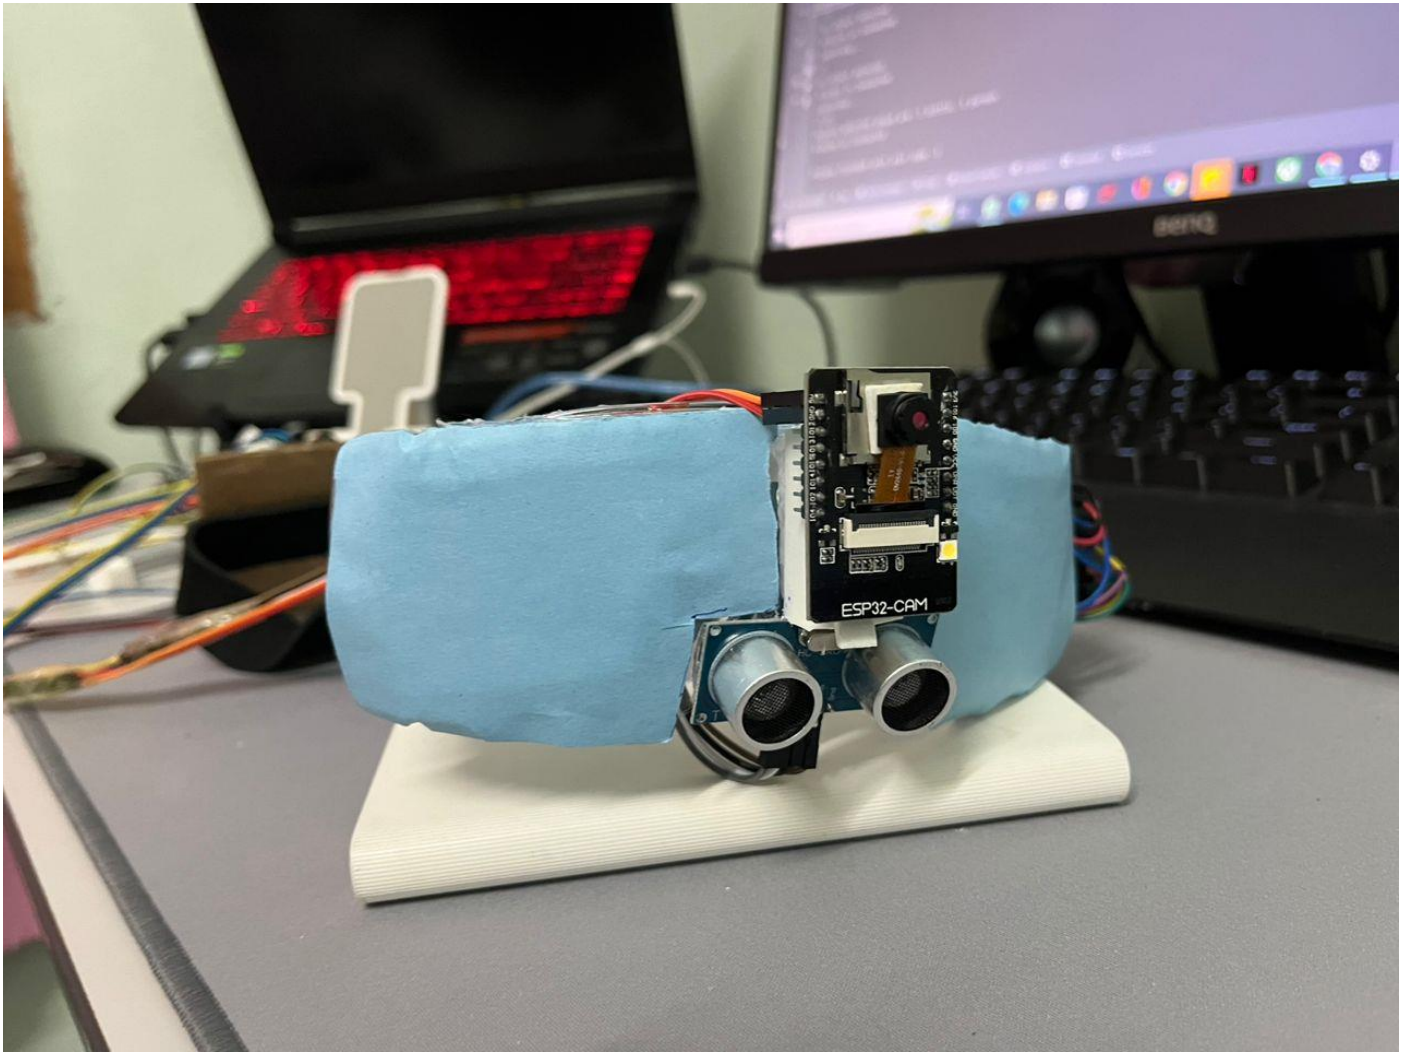

VisionGuard: Empowering Sight with Smart Spectacles

Complete prototype

Battery

ESP-32 Cam with buttons

ESP-32 Cam

Obstacle Detection using ultrasonic sensors

VisionGuard with mobile app

Top view

Front view

Voice Command_1

Voice Command_2

Voice Command – Mobile App

YOLOv3 Models

YOLOv3 Models

System Architecture