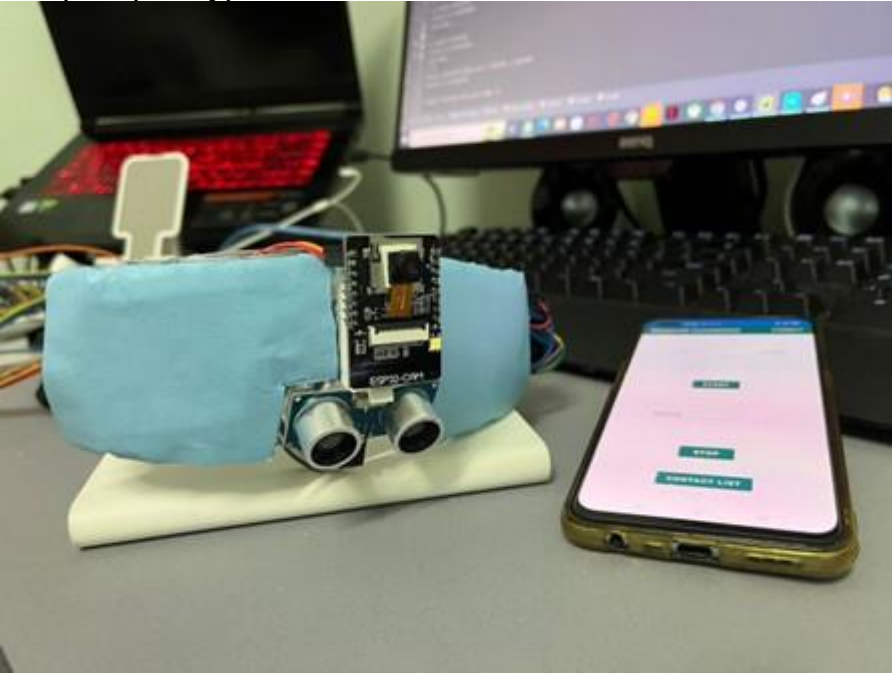

VisionGuard: Empowering Sight with Smart Spectacles

Complete prototype

Battery

ESP-32 Cam with buttons

ESP-32 Cam

Obstacle Detection using ultrasonic sensors

VisionGuard with mobile app

Top view

Front view

Voice Command_1

Voice Command_2

Voice Command – Mobile App

YOLOv3 Models

YOLOv3 Models

System Architecture