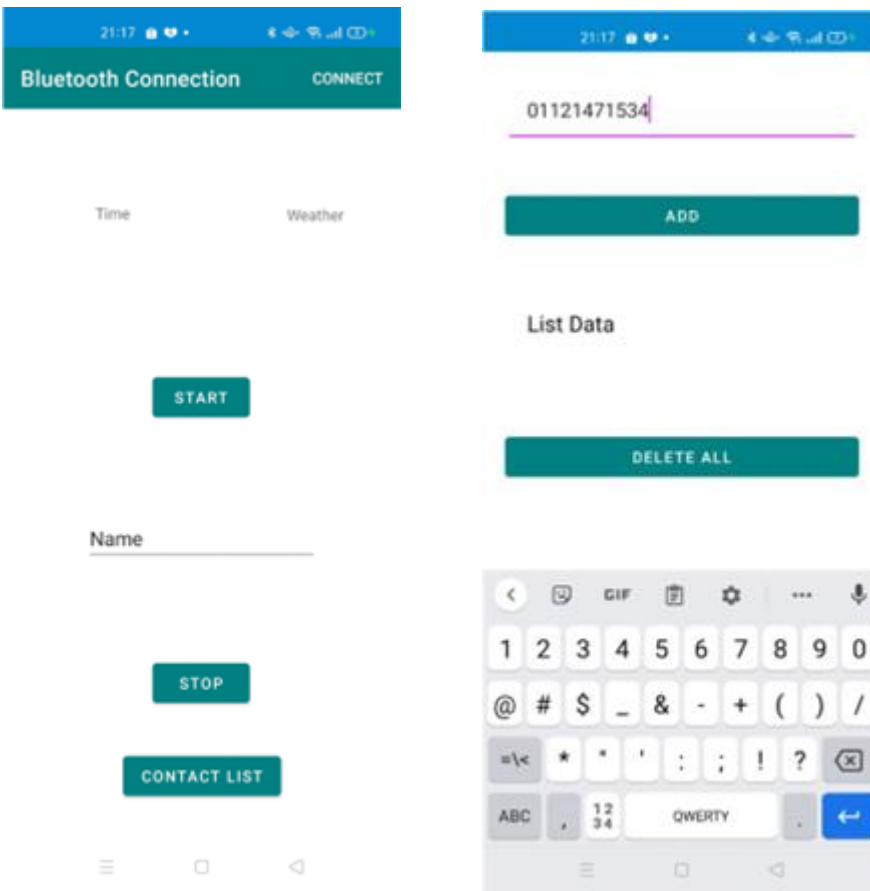

Front view

Voice Command_1

Voice Command_2

Voice Command – Mobile App

YOLOv3 Models

YOLOv3 Models

System Architecture