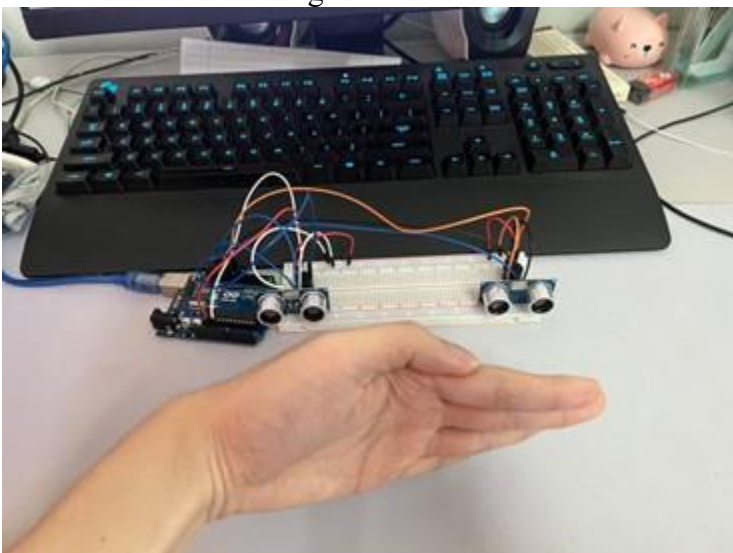

VisionGuard: Empowering Sight with Smart Spectacles

Complete prototype

Battery

ESP-32 Cam with buttons

ESP-32 Cam

Obstacle Detection using ultrasonic sensors

VisionGuard with mobile app

Top view

Front view

Voice Command_1

Voice Command_2

Voice Command – Mobile App

YOLOv3 Models

YOLOv3 Models

System Architecture