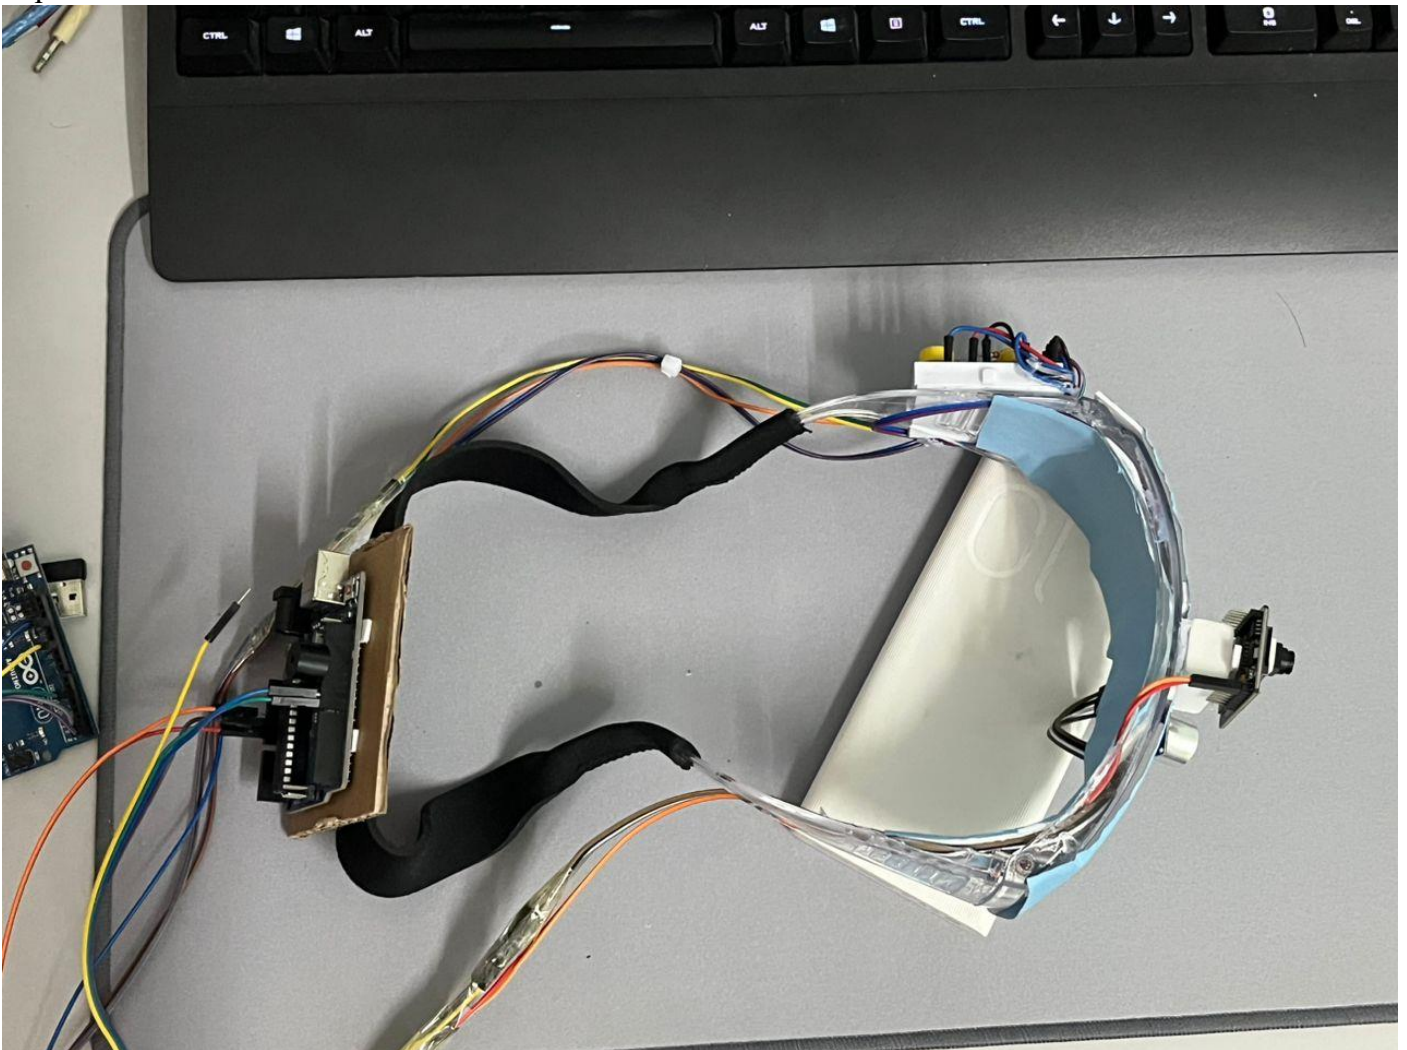

VisionGuard: Empowering Sight with Smart Spectacles

Complete prototype

Battery

ESP-32 Cam with buttons

ESP-32 Cam

Obstacle Detection using ultrasonic sensors

VisionGuard with mobile app

Top view

Front view

Voice Command_1

Voice Command_2

Voice Command – Mobile App

YOLOv3 Models

YOLOv3 Models

System Architecture