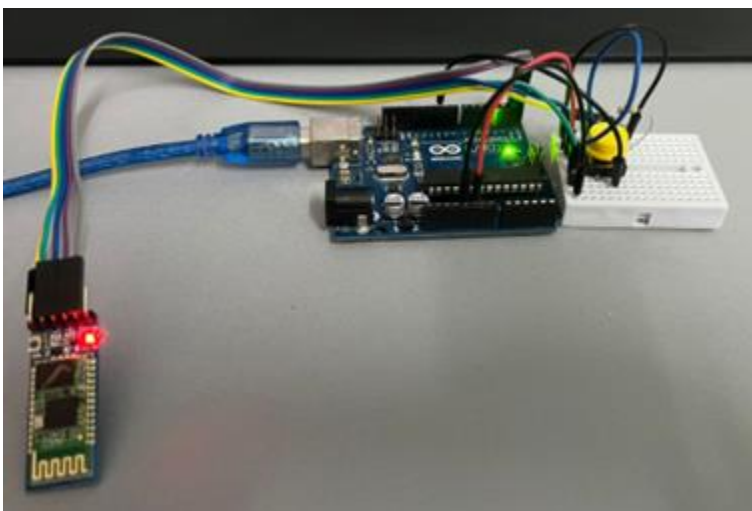

VisionGuard: Empowering Sight with Smart Spectacles

Complete prototype

Battery

ESP-32 Cam with buttons

ESP-32 Cam

Obstacle Detection using ultrasonic sensors

VisionGuard with mobile app

Top view

Front view

Voice Command_1

Voice Command_2

Voice Command – Mobile App

YOLOv3 Models

YOLOv3 Models

System Architecture